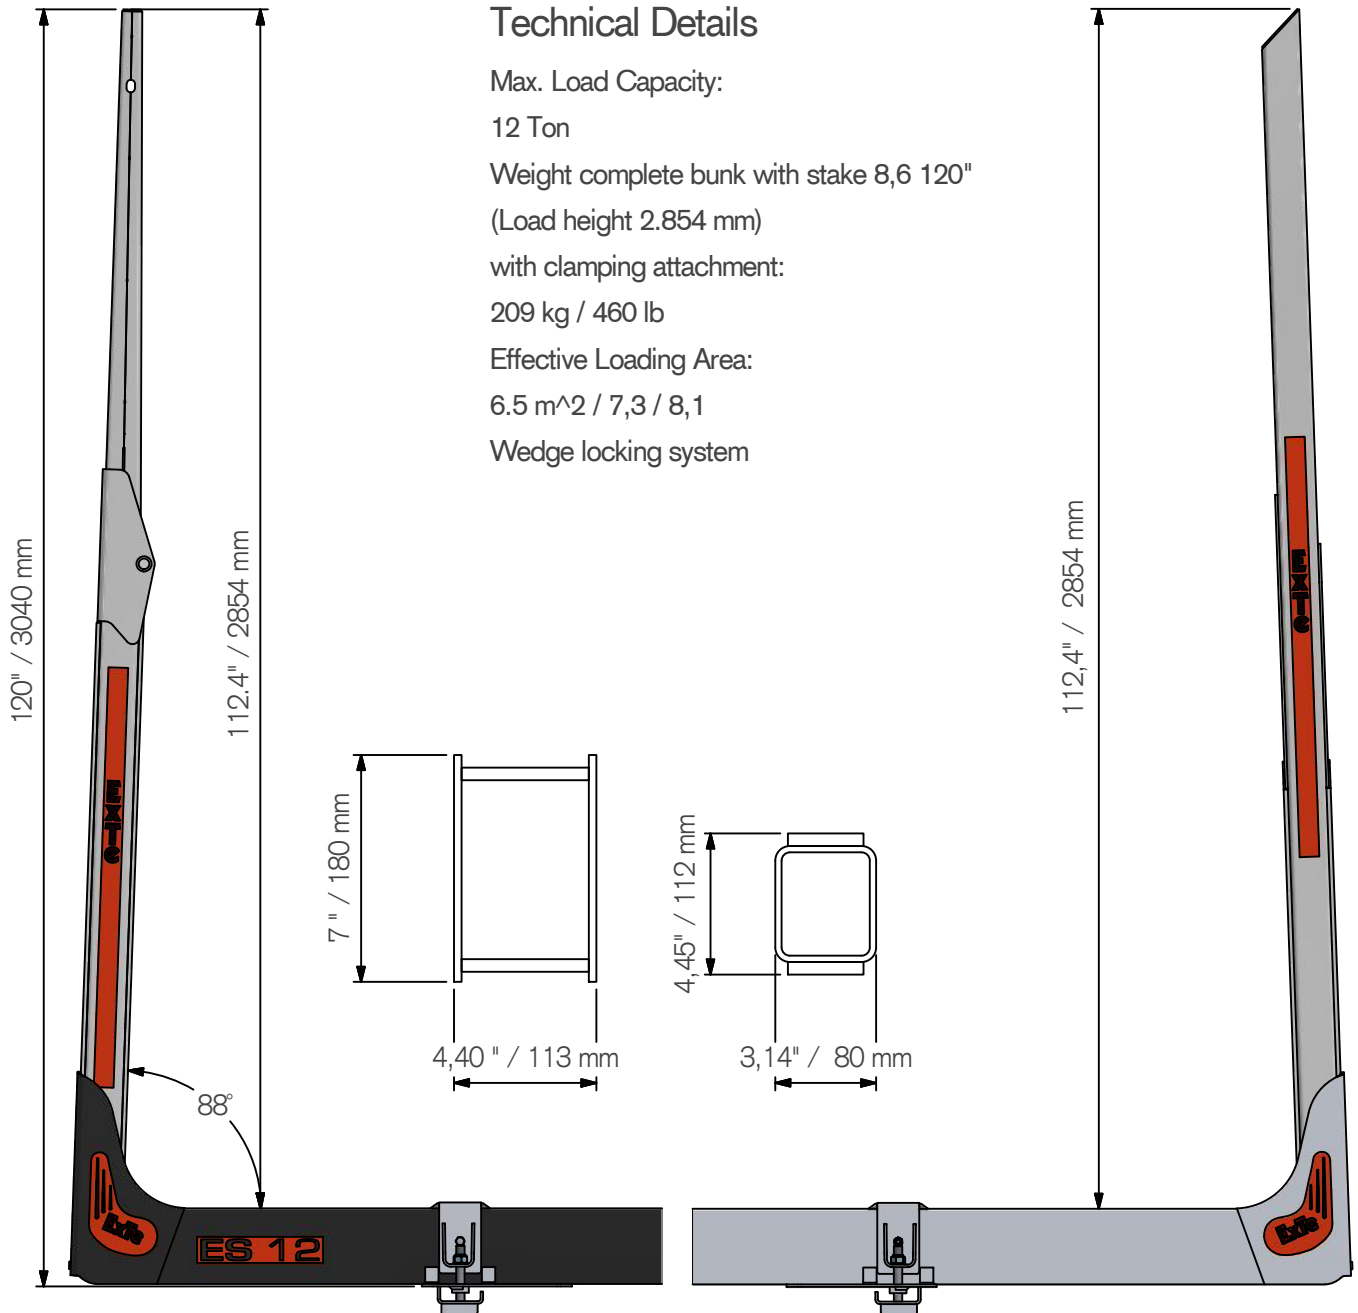

ES - Series

ES12

279382 2015-11-04

ExTe

Securing cargo. We invented the concept.

Pos.	Part.nr	Description	Weight (Theoretical)
1	811514	Bolster ES12 8.6 / 2600mm	91 kg / 200 lb
1	811515	Bolster ES12 9.6 / 2900mm	99 kg / 218 lb
1	811516	Bolster ES12 10,6 / 3200mm	117 kg / 258 lb
3	811667	Foldable Stake ES12 122.5"	
3	811666	Foldable Stake ES12 120"	55 kg / 121 lb
3	811665	Foldable Stake ES12 117.5"	
3	811664	Foldable Stake ES12 115"	
3	811661	Foldable Stake ES12 111,5"	
4	811228	Top Stake 122.5"	
4	811202	Top Stake 120"	14 kg / 30 lb
4	811216	Top Stake 117.5"	
4	811217	Top Stake 115"	
5	811662	Lower Stake ES12	
5	811660	Lower Stake short ES12	
6	811620	Spring Kit	2,4 kg / 5.3 lb
6A	811209	*Cam	
6B	171010	*Shackle 10mm	
6C	171011	*Chain	
6D	811208	*Spring	
6E	171009	*Quick Link	
7A	811700	Stake ES12 120" (5 mm)	51 kg / 112 lb
7B	811658	Stake ES12 120" (3,5 mm)	41 kg / 90 lb
8	811205	Hinge Rubber	
9	811210	Pin Kit	
10	811204	Locking Pin	
11	211014	M10 x 50 8.8	
12	800165	M10 Loc-K	
13	811207	Extension For Grease Nipple	
14	800166	Grease Nipple M6x1	
15	811232	Decal Kit Bolster	
16	811212	Decal Kit Stake	
17	810850	Clamping attachment	16,5 kg / 36 lb
18	811533	Wedge kit ES/ESX12	1,477 kg / 3 lb