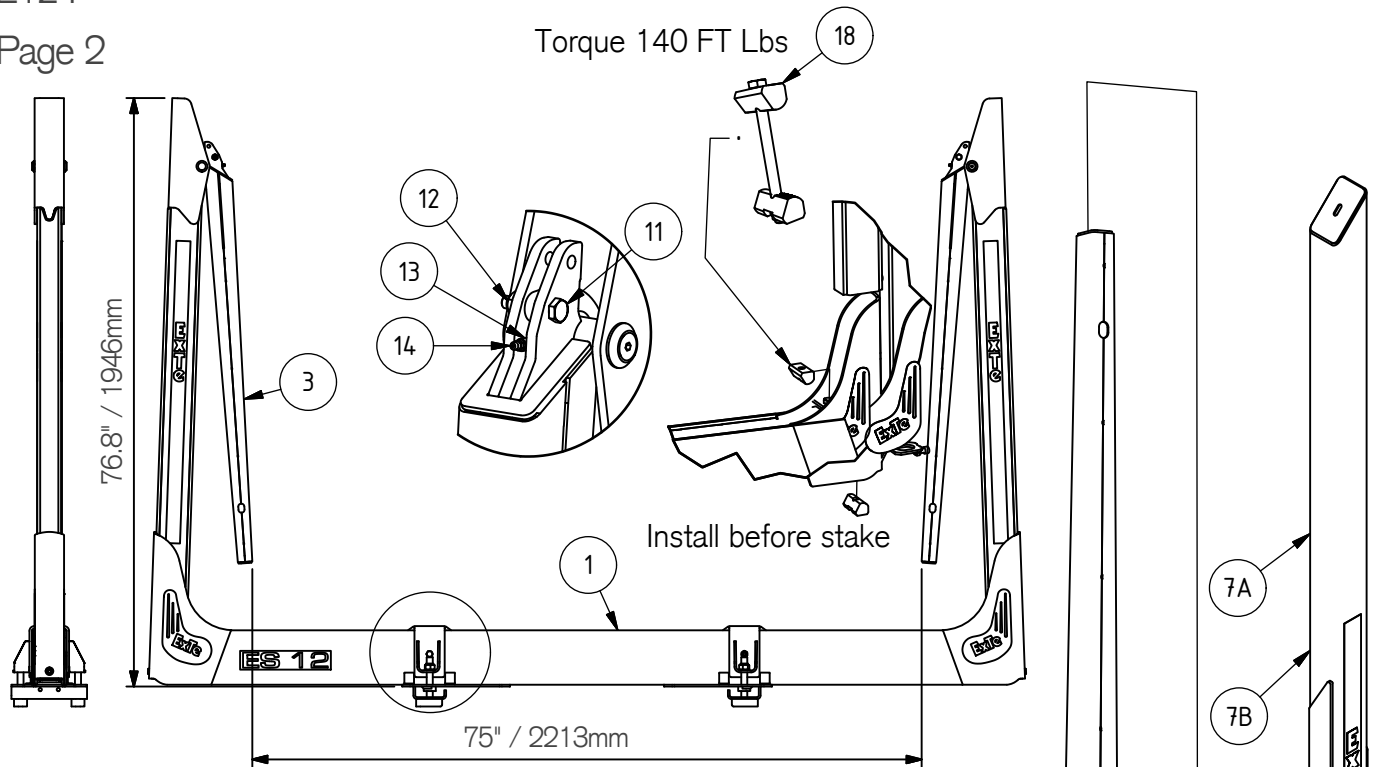

ES - Series

ES12

279382 2015-11-04

ExTe

Securing cargo. We invented the concept.

Pos.	Part.nr	Description	Weight (Theoretical)
1	811514	Bolster ES12 8.6 / 2600mm	91 kg / 200 lb
1	811515	Bolster ES12 9.6 / 2900mm	99 kg / 218 lb
1	811516	Bolster ES12 10,6 / 3200mm	117 kg / 258 lb
3	811667	Foldable Stake ES12 122.5"	
3	811666	Foldable Stake ES12 120"	55 kg / 121 lb
3	811665	Foldable Stake ES12 117.5"	
3	811664	Foldable Stake ES12 115"	
3	811661	Foldable Stake ES12 111,5"	
4	811228	Top Stake 122.5"	
4	811202	Top Stake 120"	14 kg / 30 lb
4	811216	Top Stake 117.5"	
4	811217	Top Stake 115"	
5	811662	Lower Stake ES12	
5	811660	Lower Stake short ES12	
6	811620	Spring Kit	2,4 kg / 5.3 lb
6A	811209	*Cam	
6B	171010	*Shackle 10mm	
6C	171011	*Chain	
6D	811208	*Spring	
6E	171009	*Quick Link	
7A	811700	Stake ES12 120" (5 mm)	51 kg / 112 lb
7B	811658	Stake ES12 120" (3,5 mm)	41 kg / 90 lb
8	811205	Hinge Rubber	
9	811210	Pin Kit	
10	811204	Locking Pin	
11	211014	M10 x 50 8.8	
12	800165	M10 Loc-K	
13	811207	Extension For Grease Nipple	
14	800166	Grease Nipple M6x1	
15	811232	Decal Kit Bolster	
16	811212	Decal Kit Stake	
17	810850	Clamping attachment	16,5 kg / 36 lb
18	811533	Wedge kit ES/ESX12	1,477 kg / 3 lb