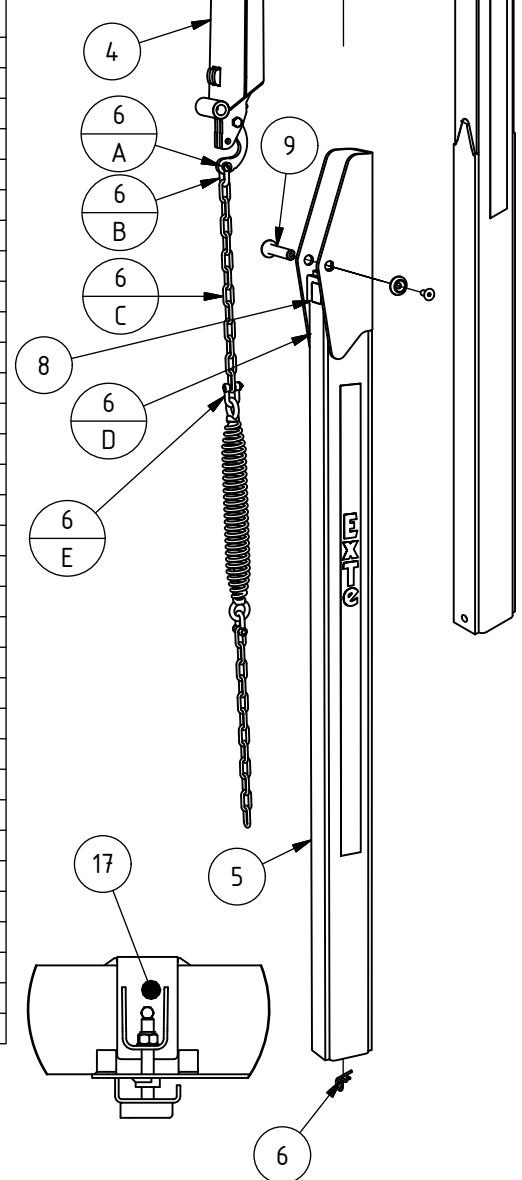

ES - Series

ES12

279382 2015-11-04

ExTe

Securing cargo. We invented the concept.

Pos.	Part.nr	Description	Weight (Theoretical)
1	811514	Bolster ES12 8.6 / 2600mm	91 kg / 200 lb
1	811515	Bolster ES12 9.6 / 2900mm	99 kg / 218 lb
1	811516	Bolster ES12 10,6 / 3200mm	117 kg / 258 lb
3	811667	Foldable Stake ES12 122.5"	
3	811666	Foldable Stake ES12 120"	55 kg / 121 lb
3	811665	Foldable Stake ES12 117.5"	
3	811664	Foldable Stake ES12 115"	
3	811661	Foldable Stake ES12 111,5"	
4	811228	Top Stake 122.5"	
4	811202	Top Stake 120"	14 kg / 30 lb
4	811216	Top Stake 117.5"	
4	811217	Top Stake 115"	
5	811662	Lower Stake ES12	
5	811660	Lower Stake short ES12	
6	811620	Spring Kit	2,4 kg / 5.3 lb
6A	811209	*Cam	
6B	171010	*Shackle 10mm	
6C	171011	*Chain	
6D	811208	*Spring	
6E	171009	*Quick Link	
7A	811700	Stake ES12 120" (5 mm)	51 kg / 112 lb
7B	811658	Stake ES12 120" (3,5 mm)	41 kg / 90 lb
8	811205	Hinge Rubber	
9	811210	Pin Kit	
10	811204	Locking Pin	
11	211014	M10 x 50 8.8	
12	800165	M10 Loc-K	
13	811207	Extension For Grease Nipple	
14	800166	Grease Nipple M6x1	
15	811232	Decal Kit Bolster	
16	811212	Decal Kit Stake	
17	810850	Clamping attachment	16,5 kg / 36 lb
18	811533	Wedge kit ES/ESX12	1,477 kg / 3 lb