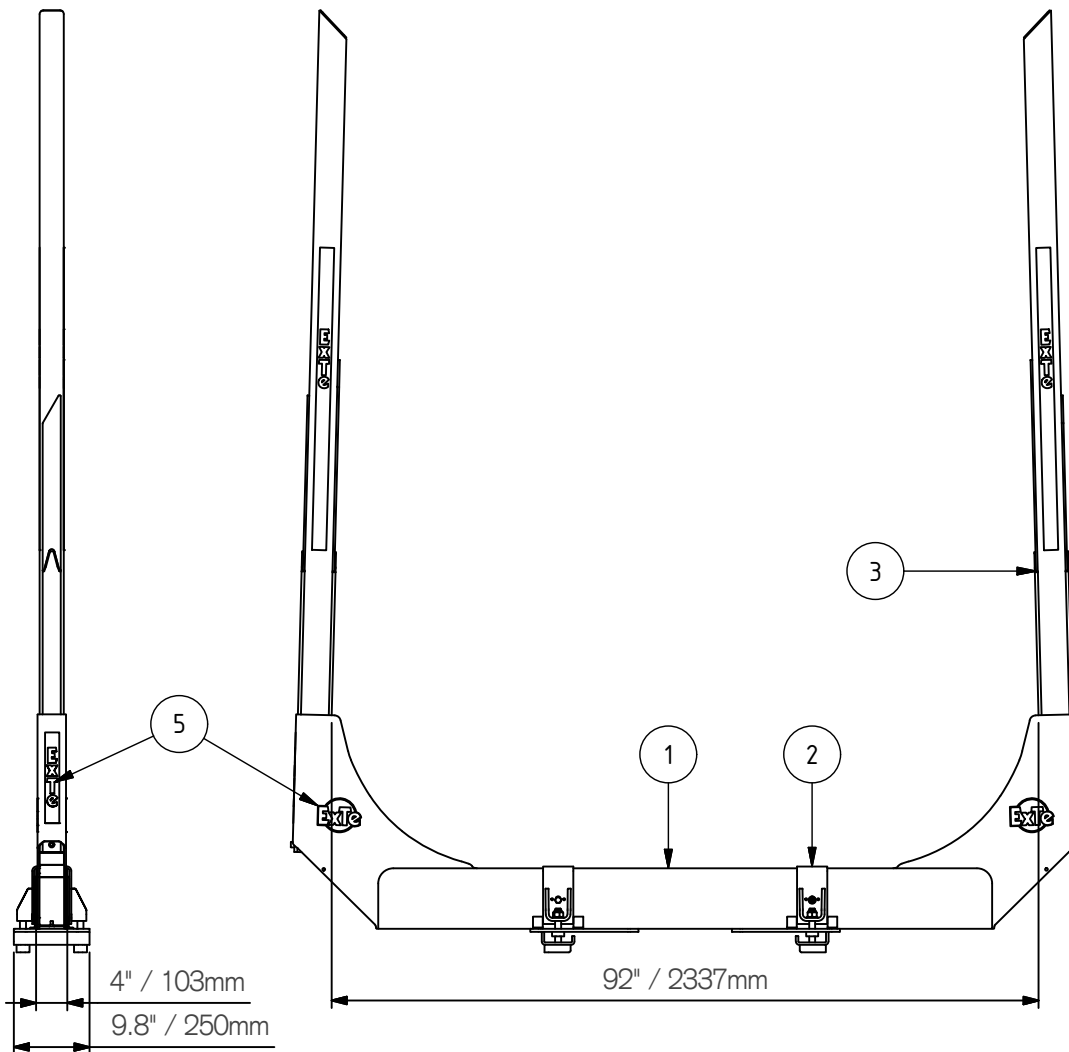

# S-Series S12

27/01/2013-09-03

**ExtE**

Securing cargo. We invented the concept.

\*Limited only for width 104"

Spare Parts

Pos.	Part No.	Description	Weight
1	810894	Bolster S12 8.6 / 2600mm	105 kg / 231 lb
1	811224	Bolster S12 9.6 / 2900mm	111 kg / 245 lb
1	810890	Bolster S12 10.6 / 3200mm	134 kg / 295 lb
2	800795	Clamping Attachment 8.6/9.6	15.5 kg / 34 lb
2	810909	Clamping Attachment 10.6	24 kg / 53 lb
3	811225	Stake S12 Euro TH 101"	
3	811226	Stake S12 Euro TH 103"	
3	811227	Stake S12 Euro TH 120"	37 kg / 81 lb
		Other Loading Heights on request	
4	811206	Bolster Rubber	--
5	811211	Decal Kit Bolster	--
6	811212	Decal Kit Stake	--
7	211673	M12 x 30 MC6S	--
8	211857	M12 Loc-K	--