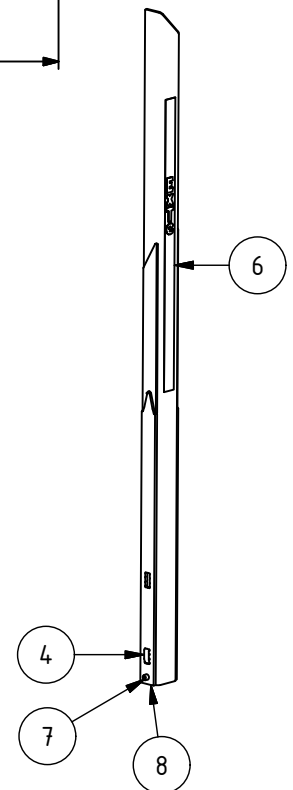

# S-Series S12

27/01/2013-09-03

**ExtE**

Securing cargo. We invented the concept.

\*Limited only for width 104"

Spare Parts

Pos.	Part No.	Description	Weight
1	810894	Bolster S12 8.6 / 2600mm	105 kg / 231 lb
1	811224	Bolster S12 9.6 / 2900mm	111 kg / 245 lb
1	810890	Bolster S12 10.6 / 3200mm	134 kg / 295 lb
2	800795	Clamping Attachment 8.6/9.6	15.5 kg / 34 lb
2	810909	Clamping Attachment 10.6	24 kg / 53 lb
3	811225	Stake S12 Euro TH 101"	
3	811226	Stake S12 Euro TH 103"	
3	811227	Stake S12 Euro TH 120"	37 kg / 81 lb
		Other Loading Heights on request	
4	811206	Bolster Rubber	--
5	811211	Decal Kit Bolster	--
6	811212	Decal Kit Stake	--
7	211673	M12 x 30 MC6S	--
8	211857	M12 Loc-K	--