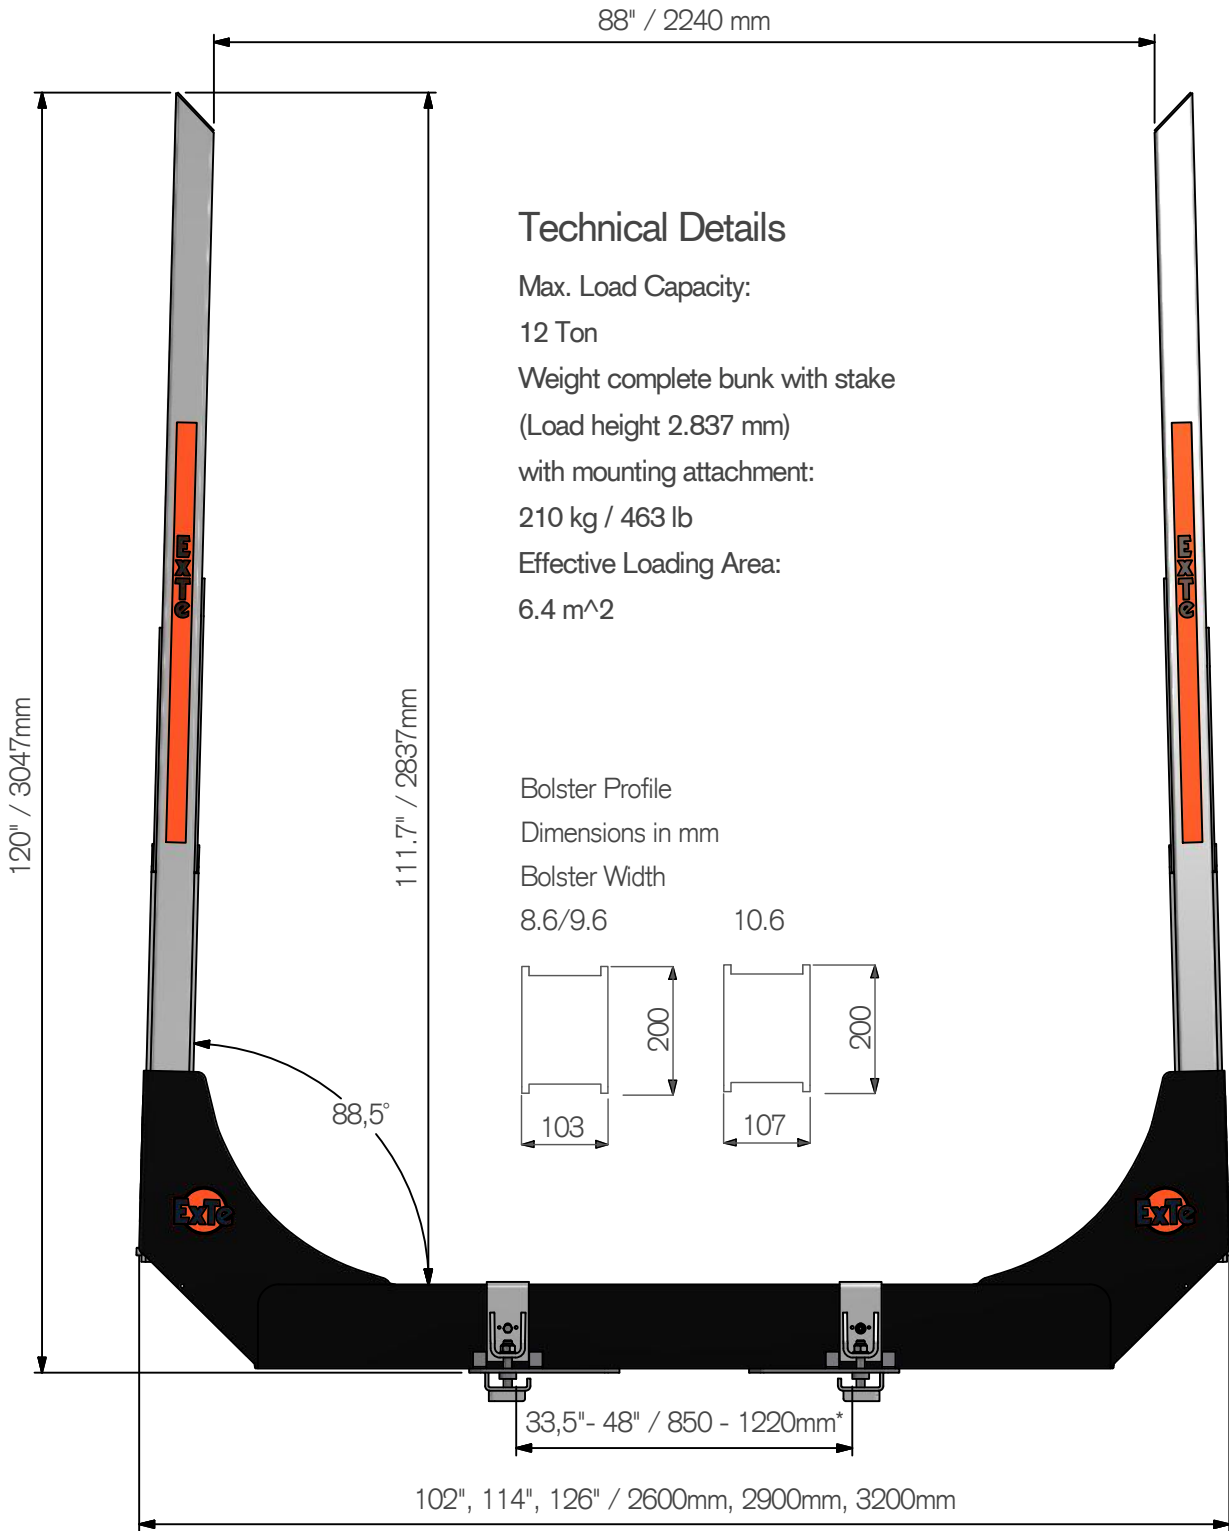

# S-Series S12

27/01/2013-09-03

**ExtE**

Securing cargo. We invented the concept.

\*Limited only for width 104"

Spare Parts

Pos.	Part No.	Description	Weight
1	810894	Bolster S12 8.6 / 2600mm	105 kg / 231 lb
1	811224	Bolster S12 9.6 / 2900mm	111 kg / 245 lb
1	810890	Bolster S12 10.6 / 3200mm	134 kg / 295 lb
2	800795	Clamping Attachment 8.6/9.6	15.5 kg / 34 lb
2	810909	Clamping Attachment 10.6	24 kg / 53 lb
3	811225	Stake S12 Euro TH 101"	
3	811226	Stake S12 Euro TH 103"	
3	811227	Stake S12 Euro TH 120"	37 kg / 81 lb
		Other Loading Heights on request	
4	811206	Bolster Rubber	--
5	811211	Decal Kit Bolster	--
6	811212	Decal Kit Stake	--
7	211673	M12 x 30 MC6S	--
8	211857	M12 Loc-K	--

Securing cargo. We invented the concept.