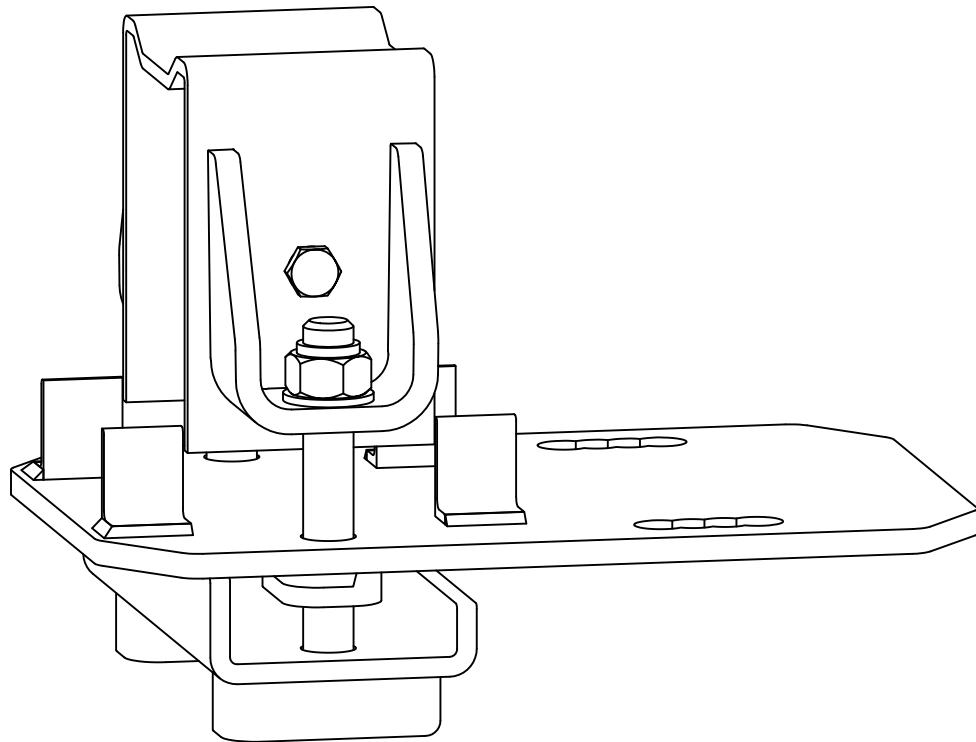

ES - Series

Clamping Attachment

Art.nr 810850

Clamping Attachment for ES12

Optional Double Clamp

Fits E12 / ES12 bolster

Weight 15.5 kg / 34 lb

810850 2013-03-04

ExTe

Securing cargo. We invented the concept.

Clamping Attachment

Page 2

Dimensions

Spare Parts

Pos.	Part No.	Description	Weight
1	800765	Upper Clamp	3,6 kg / 7.9 lb
2	800672	Lower Clamp	3 kg / 6.6 lb
3	810851	Mounting Plate	7,5 kg / 16.5 lb
4	211171	Screw M20x140	
5	211902	Washer 36x21x3 FZB	
6	211861	Locking Nut 20	
7	211098	Screw M12x140	
8	211857	Locking Nut M12	
9	810911	Extra Clamp ES	