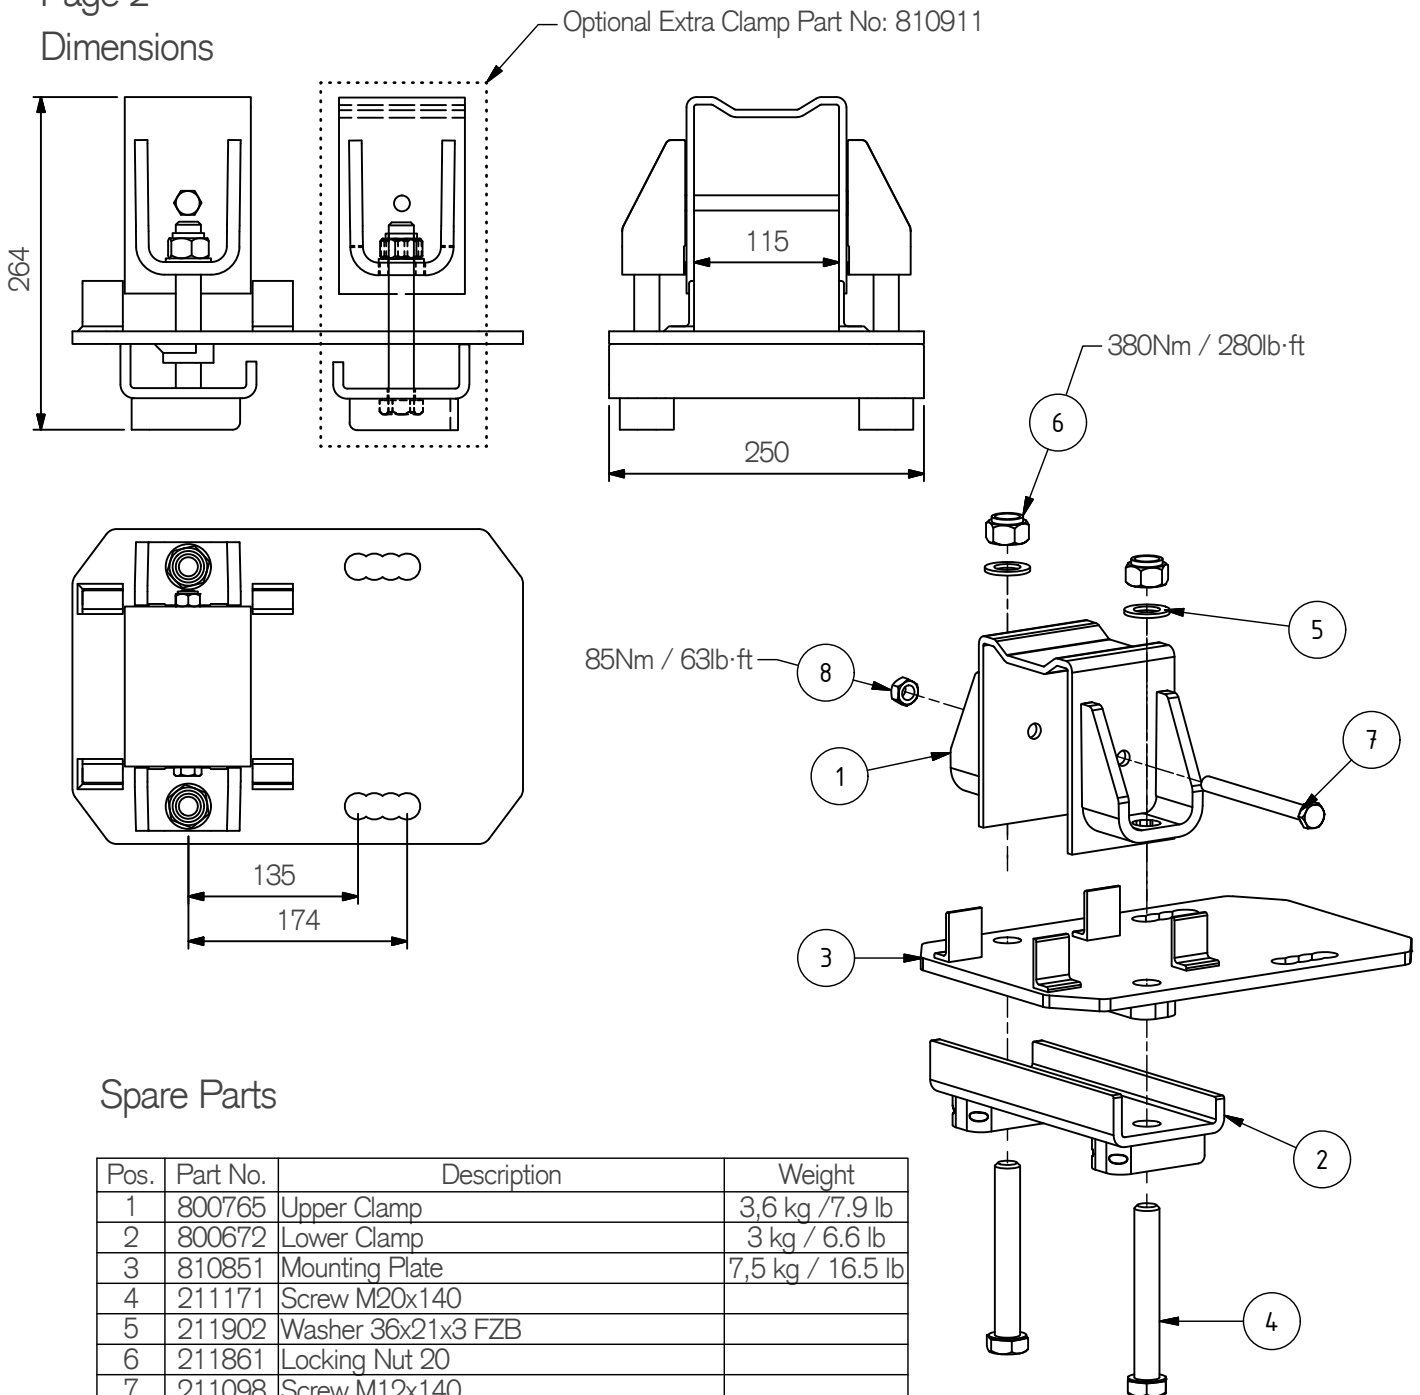

ES - Series

Clamping Attachment

Art.nr 810850

Clamping Attachment for ES12

Optional Double Clamp

Fits E12 / ES12 bolster

Weight 15.5 kg / 34 lb

810850 2013-03-04

ExTe

Securing cargo. We invented the concept.

Clamping Attachment

Page 2

Dimensions

Spare Parts

Pos.	Part No.	Description	Weight
1	800765	Upper Clamp	3,6 kg / 7.9 lb
2	800672	Lower Clamp	3 kg / 6.6 lb
3	810851	Mounting Plate	7,5 kg / 16.5 lb
4	211171	Screw M20x140	
5	211902	Washer 36x21x3 FZB	
6	211861	Locking Nut 20	
7	211098	Screw M12x140	
8	211857	Locking Nut M12	
9	810911	Extra Clamp ES	